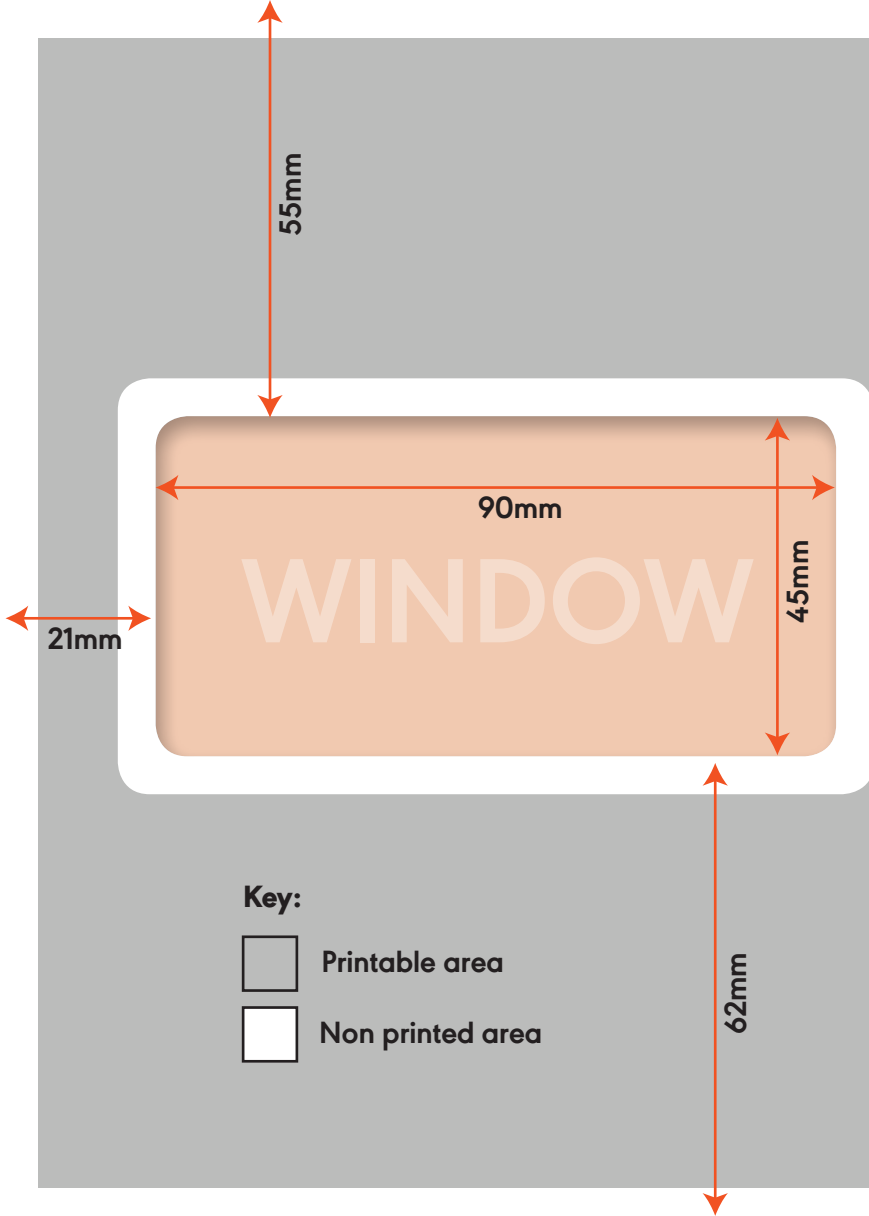

Postal indicia area.
Must be a minimum of 5mm
from right and top edges

C5 Window Envelope

235mm x 162mm