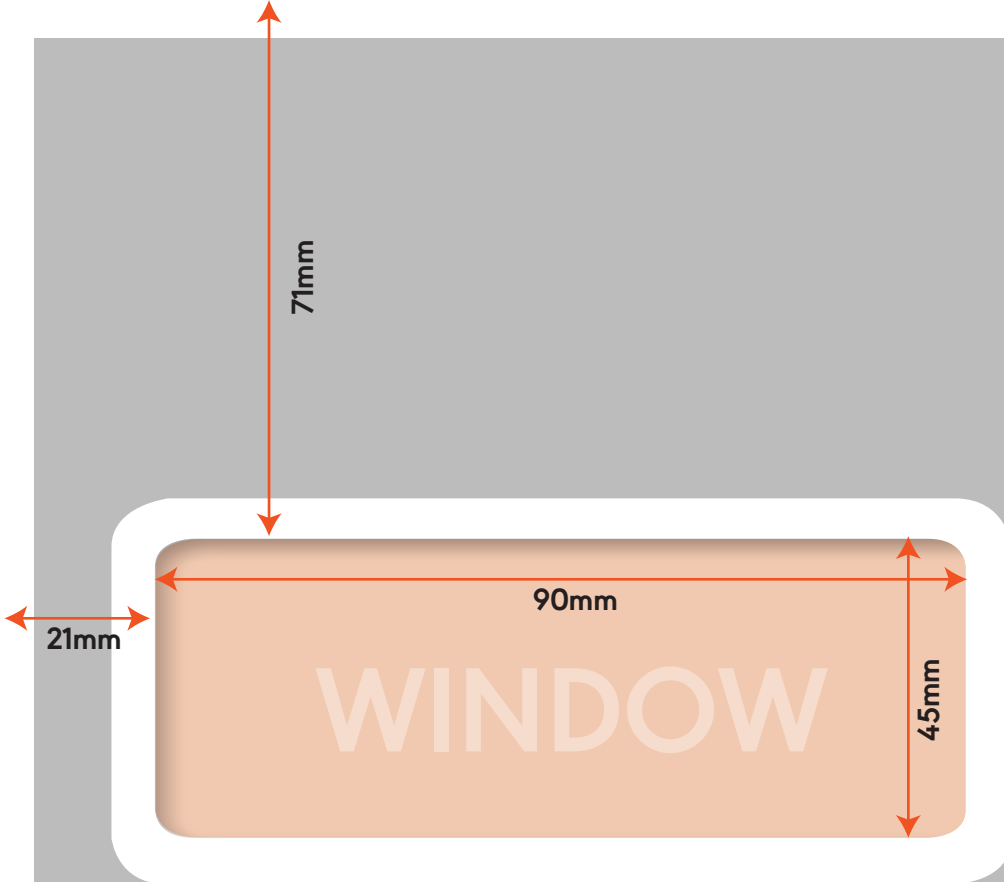

Postal indicia area.
Must be a minimum of 5mm
from right and top edges

C5 Window Envelope

235mm x 162mm

Key:

- Printable area
- Non printed area